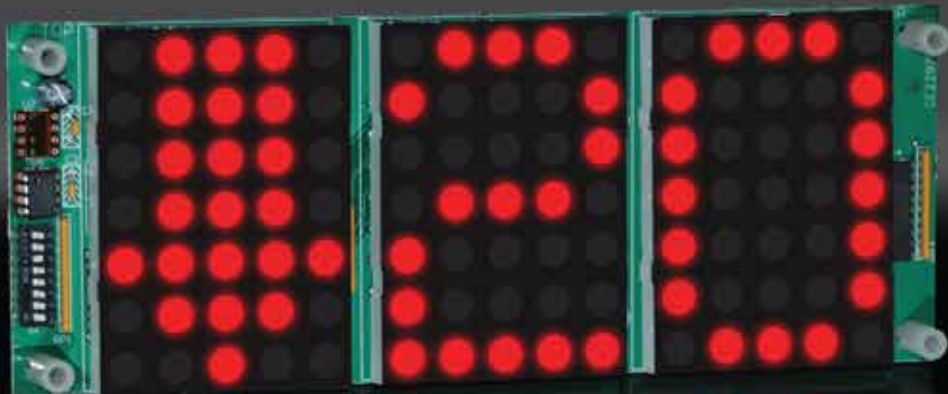

DH330-XXXXX

DOT MATRIX LED DIGITAL INDICATOR

DOT MATRIX

3" CHARACTERS

Dot Matrix LED digital indicator for floor position display, as well as car direction, if desired. Any alphanumeric or custom character can be displayed in either single digit with separate "UP" and "DOWN" arrows. Double digit with single "UP/DOWN" arrow, or triple digit floor designations.

TYPICAL APPLICATIONS:

- > Car-OP Panel
- > Transom-car or Hall

FEATURES:

- > Low cost design
- > Self contained unit
- > Latched input
- > Self testing
- > Scrolling
- > Passing chime output
- > Error detection and correction feature
- > UL listed